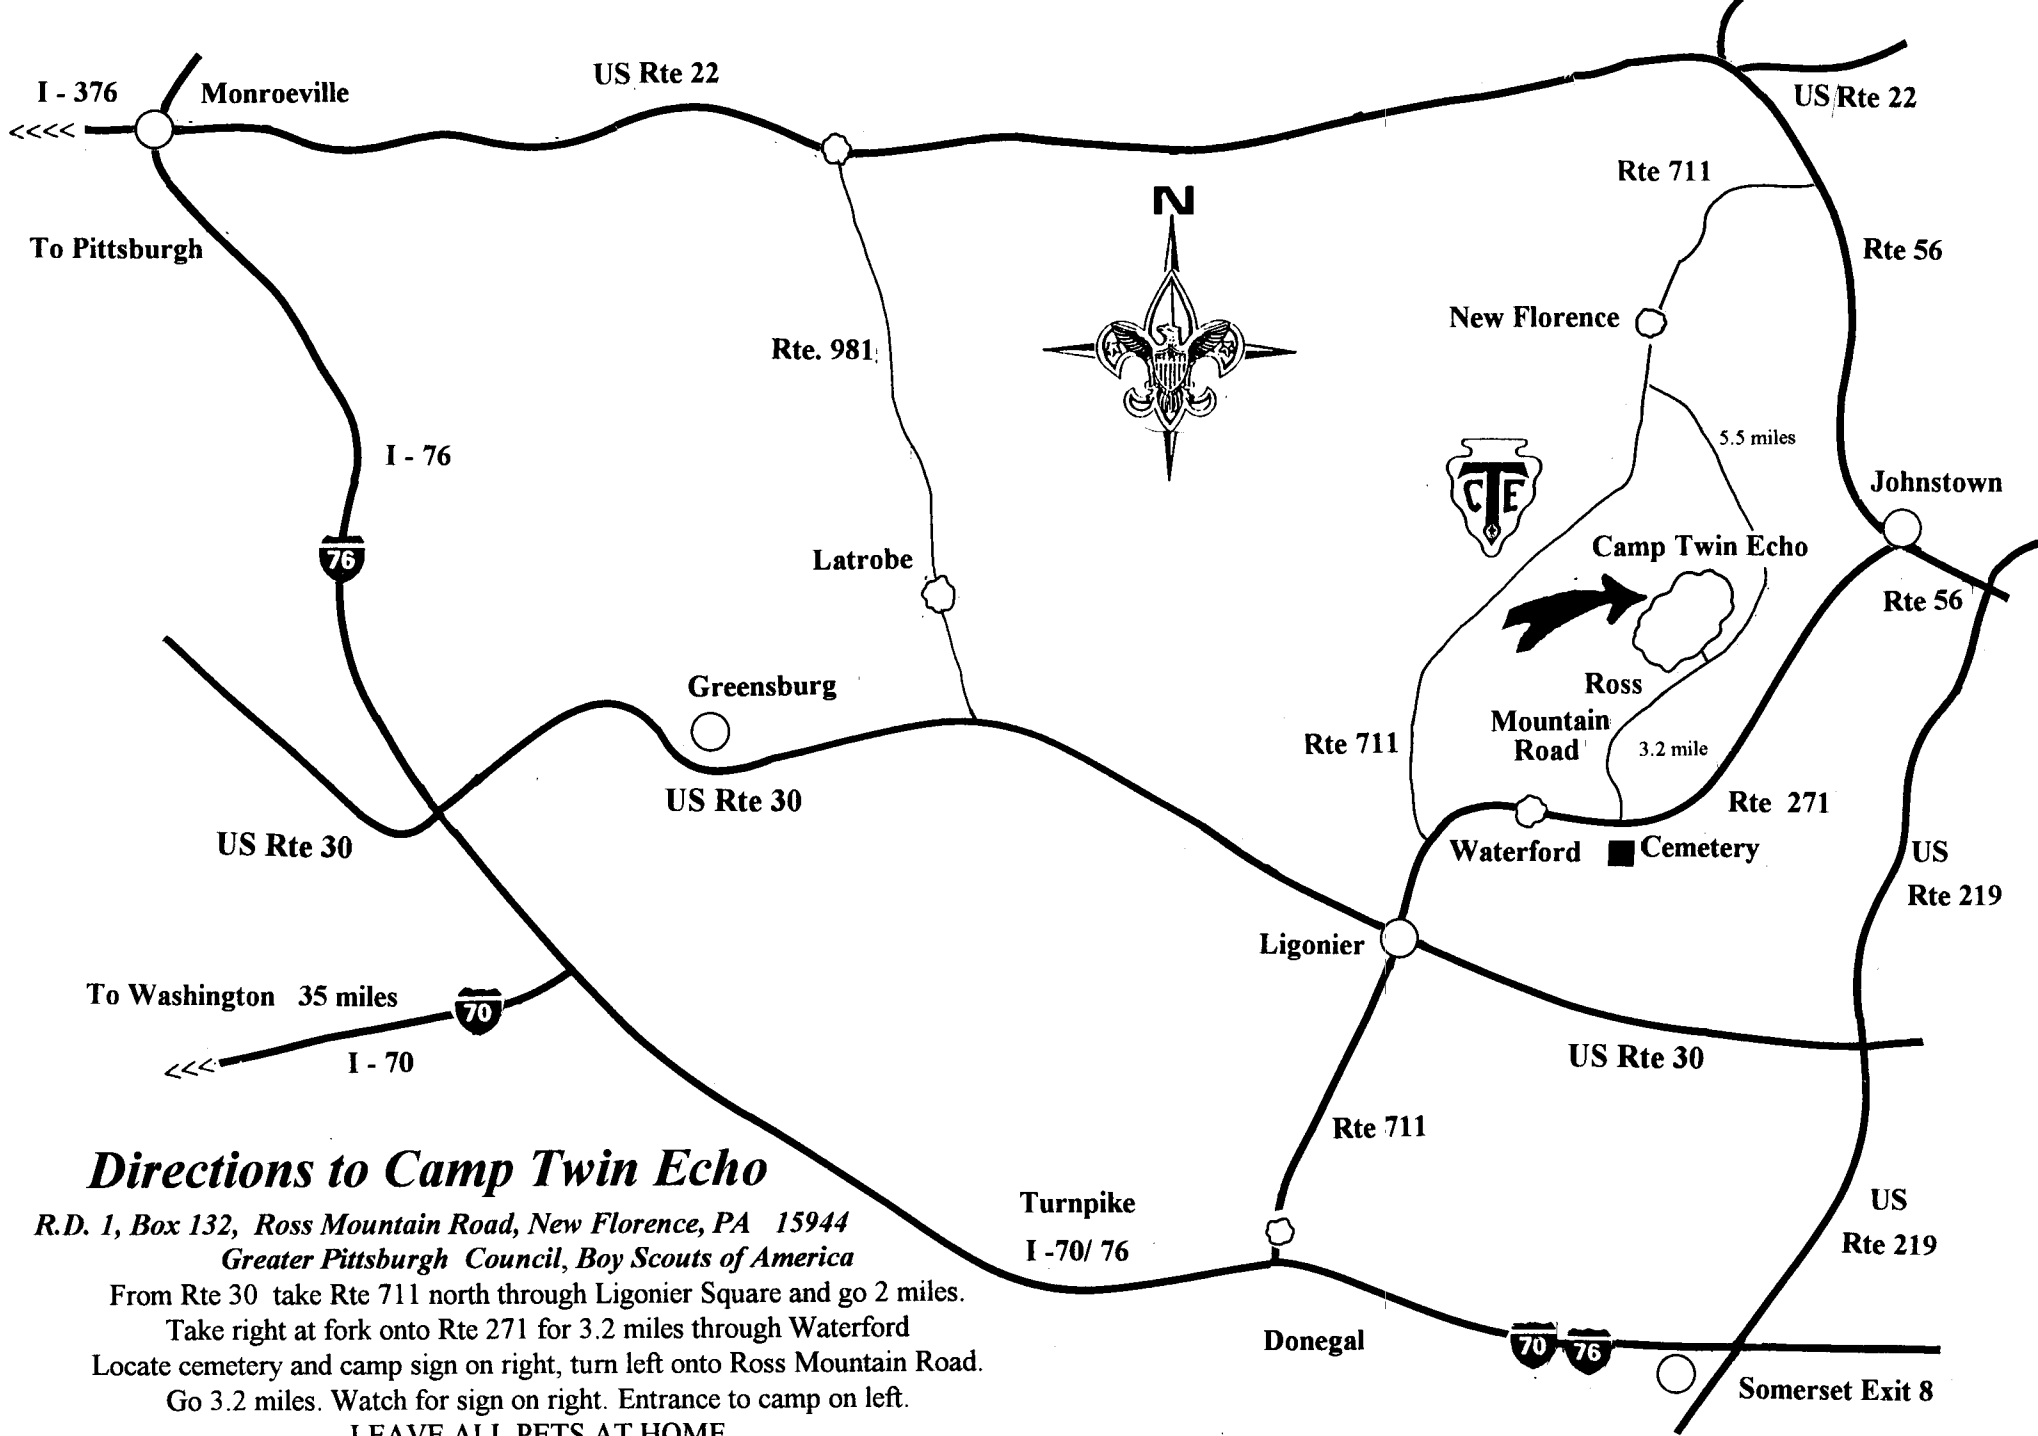

# Camp Twin Echo

### ***Directions to Camp Twin Echo***

*R.D. 1, Box 132, Ross Mountain Road, New Florence, PA 15944  
Greater Pittsburgh Council, Boy Scouts of America*

From Rte 30 take Rte 711 north through Ligonier Square and go 2 miles.  
Take right at fork onto Rte 271 for 3.2 miles through Waterford  
Locate cemetery and camp sign on right, turn left onto Ross Mountain Road.  
Go 3.2 miles. Watch for sign on right. Entrance to camp on left.